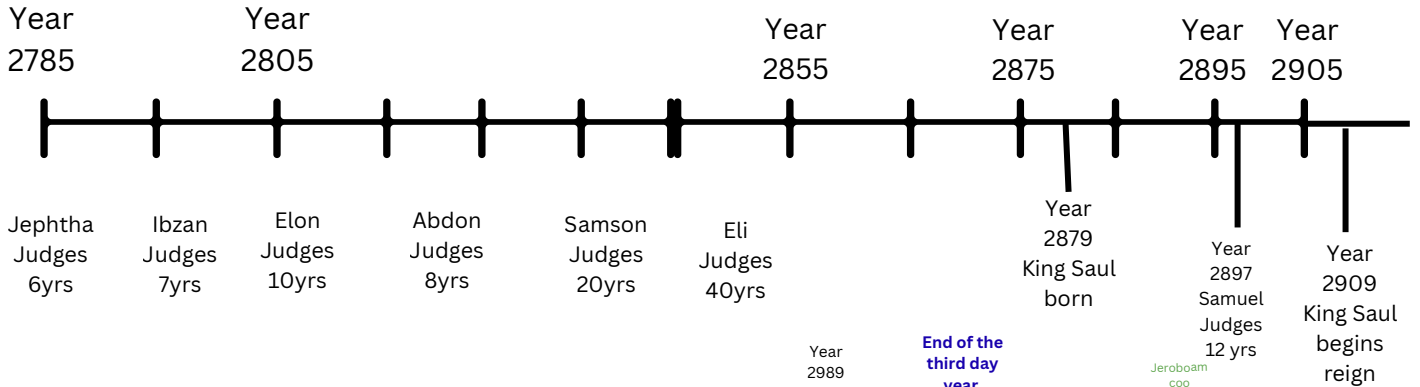

Biblical Timeline

This timeline starts from the fall. Adam and Eve were immortal before that, so Adam's age clock doesn't start until the leave Eden.

God paused the clock while Jesus was on earth and he will pause it again for the great tribulation. Excluding the time Jesus was here. the current year is 5999 (the end of the 6th day). Each notch in the timeline represents 10 years.

Shem
born
year
1558

Methuselah
dies
year
1656

Year 1565 Year 1585 Year 1605 Year 1625 Year 1645 FLOOD Year 1665 Year 1685

Lamech
dies
year
1651

Arphaxad
born
year
1658

Shelah
born
year
1693

Year 1695 Year 1715 Year 1735 Year 1755 Year 1775 Year 1795 Year 1815

Nahor
dies
year
1997

End of the
second day
year
1999/2000

Year 1955 Year 1975 Year 1995 Year 2015

Peleg
dies
year
1996

Noah
dies
year
2006

Abraham
born
year
2008

Year 2513
Exodus Begins

End of the
sixth day
year
5999/6000

Current year
2026 AD

year
6031

Millennial Reign