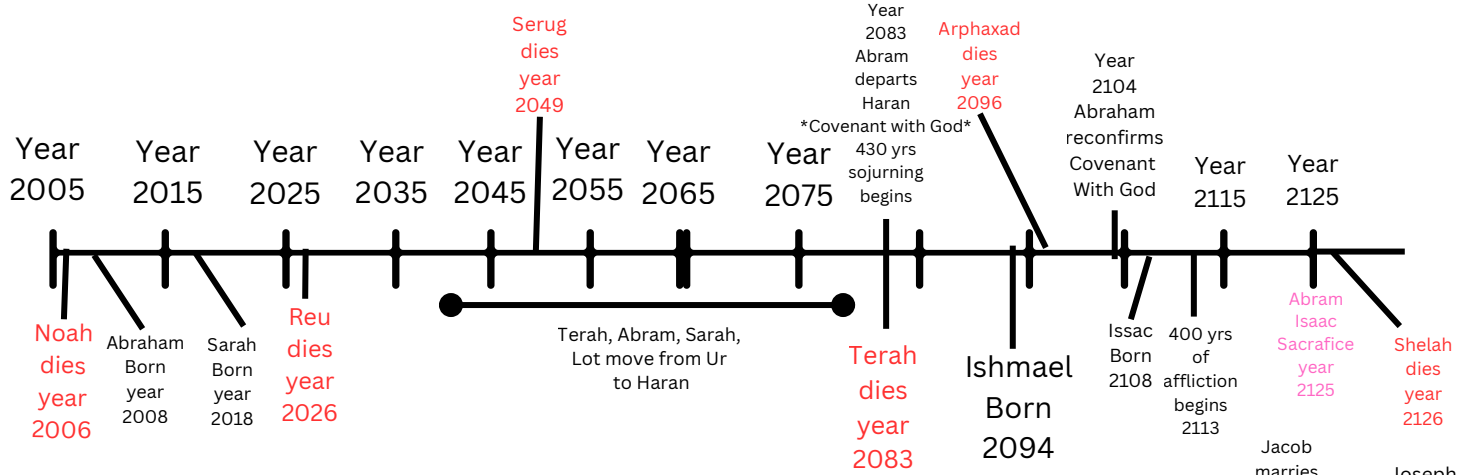

Biblical Timeline

This timeline starts from the fall. Adam and Eve were immortal before that, so Adam's age clock doesn't start until the leave Eden.

God paused the clock while Jesus was on earth and he will pause it again for the great tribulation. Excluding the time Jesus was here. the current year is 5999 (the end of the 6th day). Each notch in the timeline represents 10 years.

Adam
dies
year
930

Enoch
born
year
987

End of the
first day
year
999/1000

Seth
dies
year
1042

Enoch
taken up
year
1045

Noah
born
year
1056

Enos
dies
year
1140

Cainan
dies
year
1235

Nahor
dies
year
1997

End of the
second day
year
1999/2000

Year 1955 Year 1975 Year 1995 Year 2015

Peleg
dies
year
1996

Noah
dies
year
2006

Abraham
born
year
2008

Year 2513
Exodus Begins

End of the
sixth day
year
5999/6000

Current year
2026 AD

year
6031

Millennial Reign