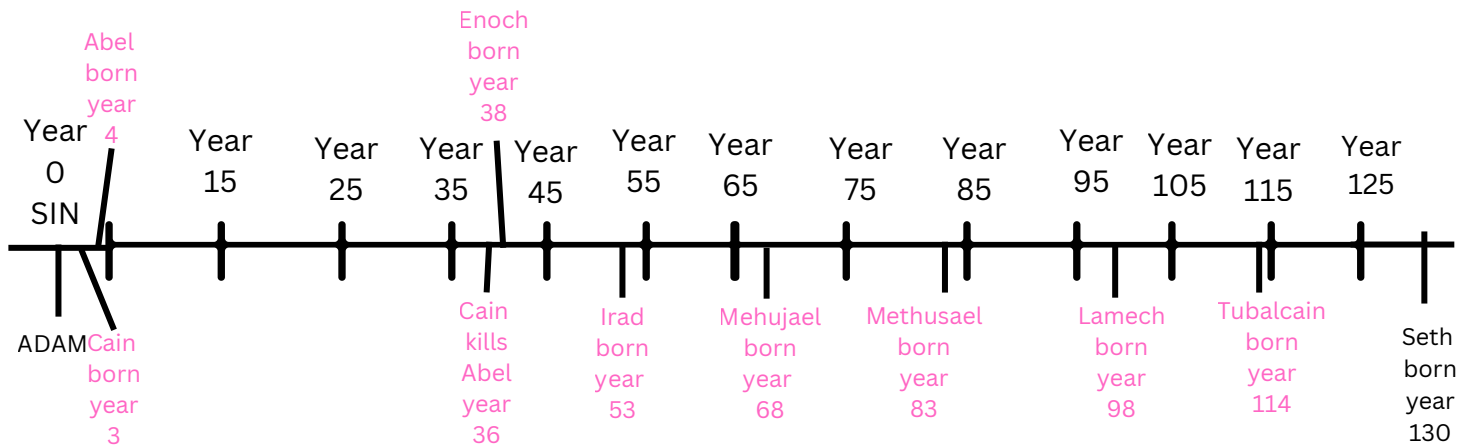

Biblical Timeline

This timeline starts from the fall. Adam and Eve were immortal before that, so Adam's age clock doesn't start until the leave Eden.

God paused the clock while Jesus was on earth and he will pause it again for the great tribulation. Excluding the time Jesus was here. the current year is 5999 (the end of the 6th day). Each notch in the timeline represents 10 years.

LEGEND

End of an Age

Events

Guesstimate

Deaths

Kings of the Northern Kingdom of Israel

Methuselah
born
year
687

Lamech
born
year
874

Adam
dies
year
930

Enoch
born
year
987

End of the
first day
year
999/1000

Seth
dies
year
1042

Enoch
taken up
year
1045

Noah
born
year
1056

Enos
dies
year
1140

Cainan
dies
year
1235

Mahalalel
dies
year
1290

Year 1305 Year 1325 Year 1345 Year 1365 Year 1385 Year 1405 Year 1425

Jared
dies
year
1422

Year 1435 Year 1455 Year 1475 Year 1495 Year 1515 Year 1535 Year 1555 Year 1560

Japheth
born
year
1556