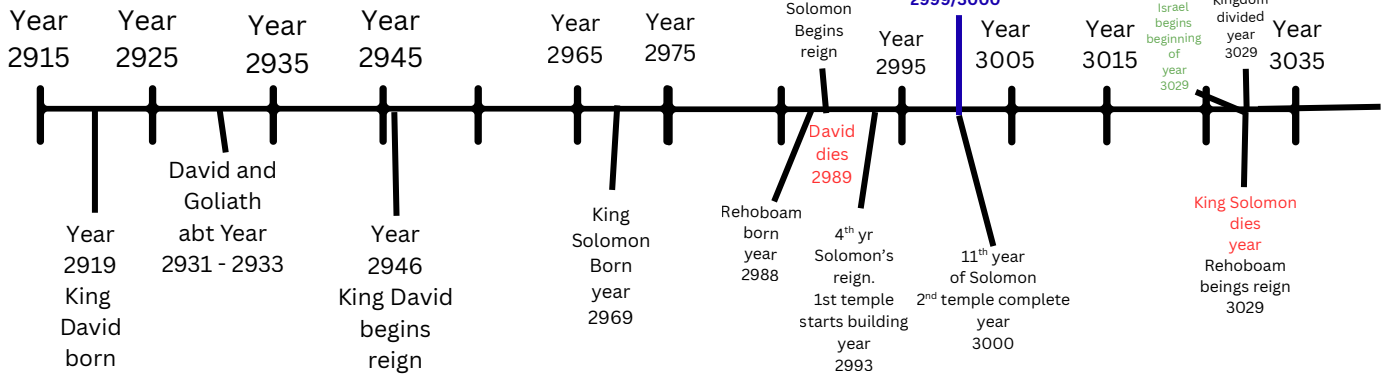

Biblical Timeline

This timeline starts from the fall. Adam and Eve were immortal before that, so Adam's age clock doesn't start until the leave Eden.

God paused the clock while Jesus was on earth and he will pause it again for the great tribulation. Excluding the time Jesus was here. the current year is 5999 (the end of the 6th day). Each notch in the timeline represents 10 years.

Adam
dies
year
930

Enoch
born
year
987

End of the
first day
year
999/1000

Seth
dies
year
1042

Enoch
taken up
year
1045

Noah
born
year
1056

Enos
dies
year
1140

Cainan
dies
year
1235

Nahor
dies
year
1997

End of the
second day
year
1999/2000

Year 1955 Year 1975 Year 1995 Year 2015

Peleg
dies
year
1996

Noah
dies
year
2006

Abraham
born
year
2008

Year 2513
Exodus Begins

End of the
sixth day
year
5999/6000

Current year
2026 AD

year
6031

Millennial Reign