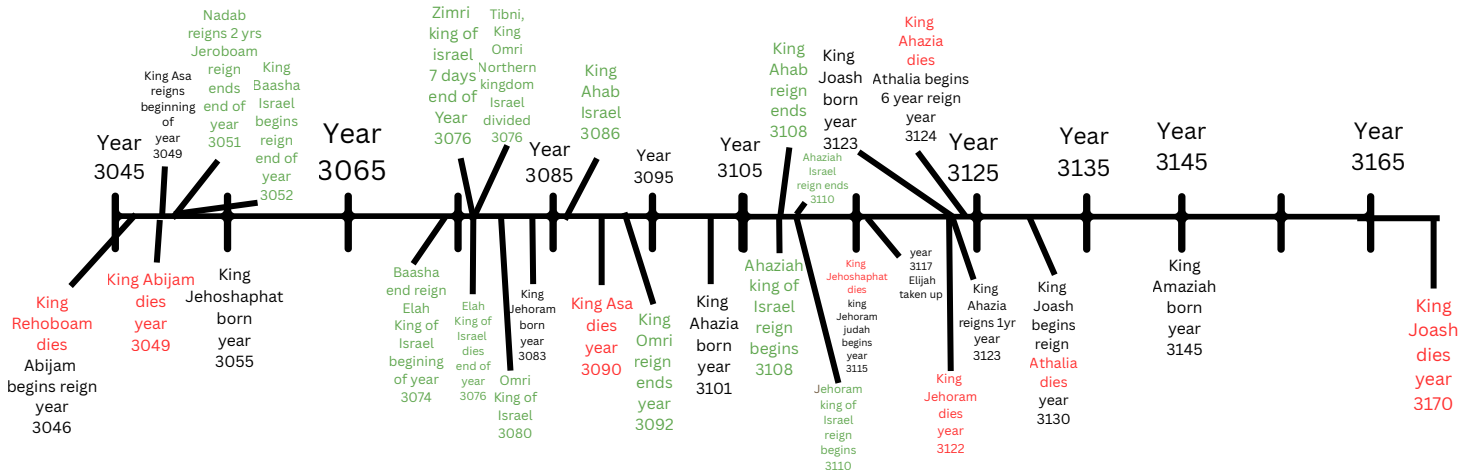

Biblical Timeline

This timeline starts from the fall. Adam and Eve were immortal before that, so Adam's age clock doesn't start until the leave Eden.

God paused the clock while Jesus was on earth and he will pause it again for the great tribulation. Excluding the time Jesus was here. the current year is 5999 (the end of the 6th day). Each notch in the timeline represents 10 years.

Adam
dies
year
930

Enoch
born
year
987

End of the
first day
year
999/1000

Seth
dies
year
1042

Enoch
taken up
year
1045

Noah
born
year
1056

Enos
dies
year
1140

Cainan
dies
year
1235

Nahor
dies
year
1997

End of the
second day
year
1999/2000

Year 1955 Year 1975 Year 1995 Year 2015

Peleg
dies
year
1996

Noah
dies
year
2006

Abraham
born
year
2008

Year 2513
Exodus Begins

End of the
sixth day
year
5999/6000

Current year
2026 AD

year
6031

Millennial Reign