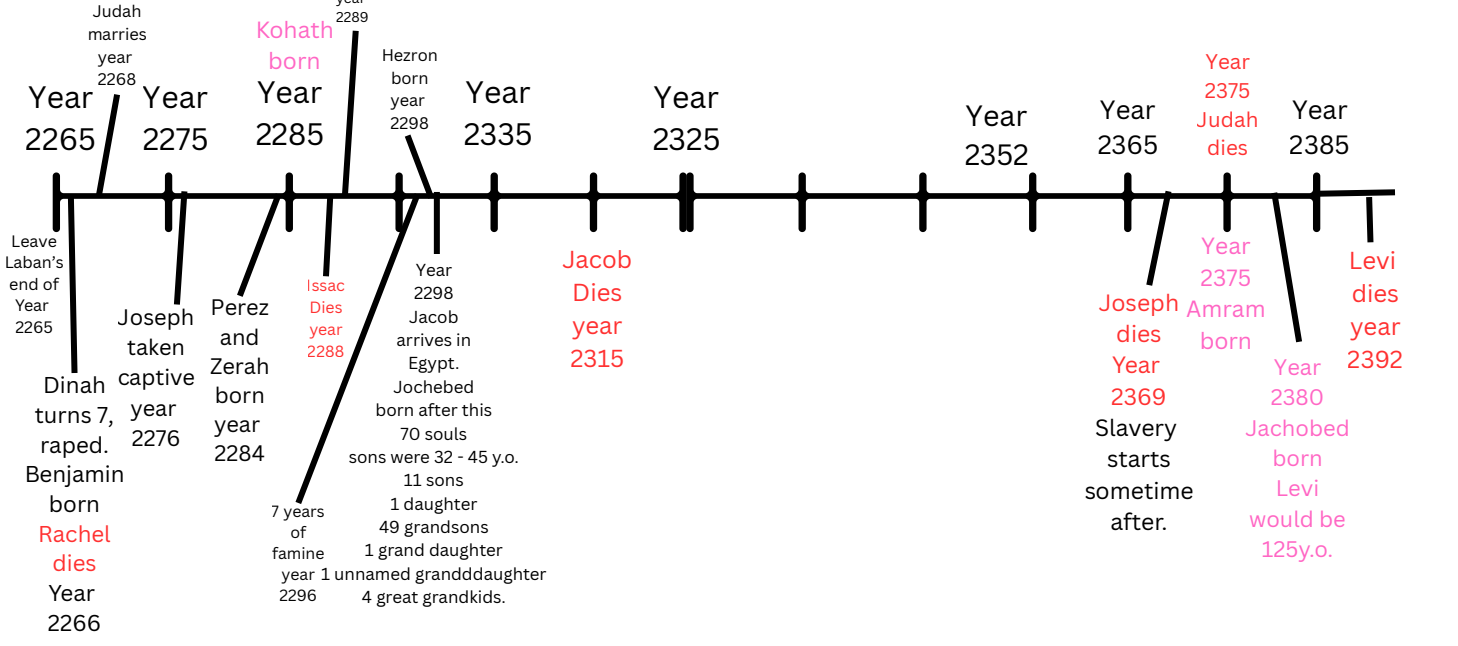

Biblical Timeline

This timeline starts from the fall. Adam and Eve were immortal before that, so Adam's age clock doesn't start until the leave Eden.

God paused the clock while Jesus was on earth and he will pause it again for the great tribulation. Excluding the time Jesus was here. the current year is 5999 (the end of the 6th day). Each notch in the timeline represents 10 years.

Adam
dies
year
930

Enoch
born
year
987

End of the
first day
year
999/1000

Seth
dies
year
1042

Enoch
taken up
year
1045

Noah
born
year
1056

Enos
dies
year
1140

Cainan
dies
year
1235

Nahor
dies
year
1997

End of the
second day
year
1999/2000

Year 1955 Year 1975 Year 1995 Year 2015

Peleg
dies
year
1996

Noah
dies
year
2006

Abraham
born
year
2008

Year 2513
Exodus Begins

End of the
sixth day
year
5999/6000

Current year
2026 AD

year
6031

Millennial Reign