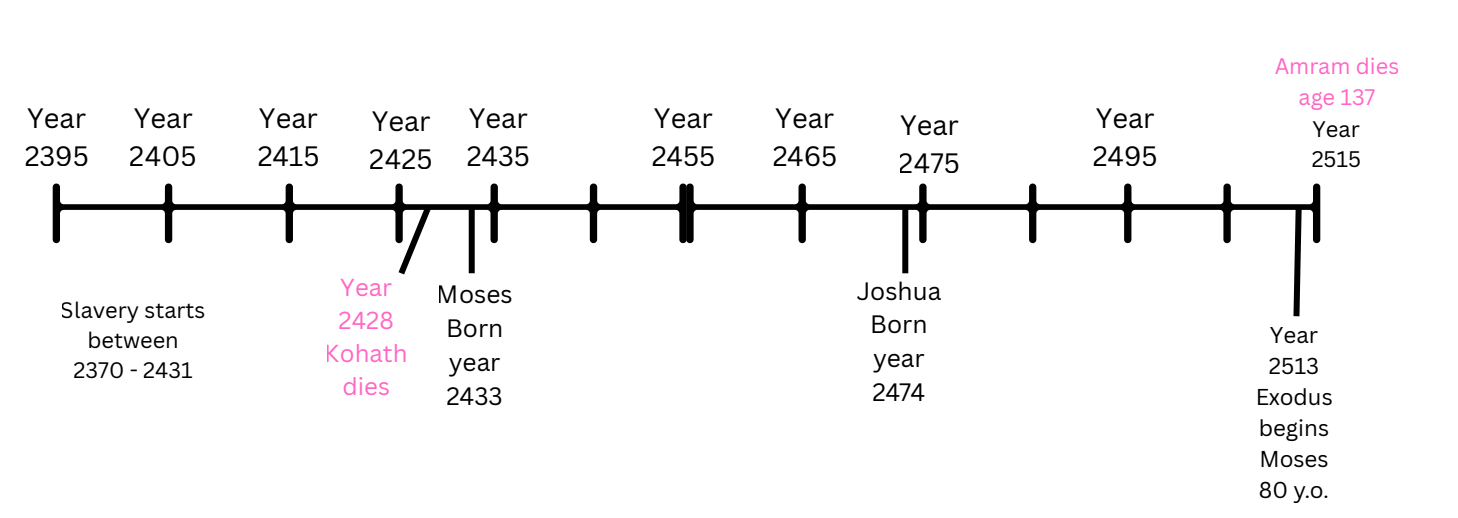

Biblical Timeline

This timeline starts from the fall. Adam and Eve were immortal before that, so Adam's age clock doesn't start until the leave Eden.

God paused the clock while Jesus was on earth and he will pause it again for the great tribulation. Excluding the time Jesus was here. the current year is 5999 (the end of the 6th day). Each notch in the timeline represents 10 years.

Adam
dies
year
930

Enoch
born
year
987

End of the
first day
year
999/1000

Seth
dies
year
1042

Enoch
taken up
year
1045

Noah
born
year
1056

Enos
dies
year
1140

Cainan
dies
year
1235

Nahor
dies
year
1997

End of the
second day
year
1999/2000

Year 1955 Year 1975 Year 1995 Year 2015

Peleg
dies
year
1996

Noah
dies
year
2006

Abraham
born
year
2008

Year 2513
Exodus Begins

End of the
sixth day
year
5999/6000

Current year
2026 AD

year
6031

Millennial Reign