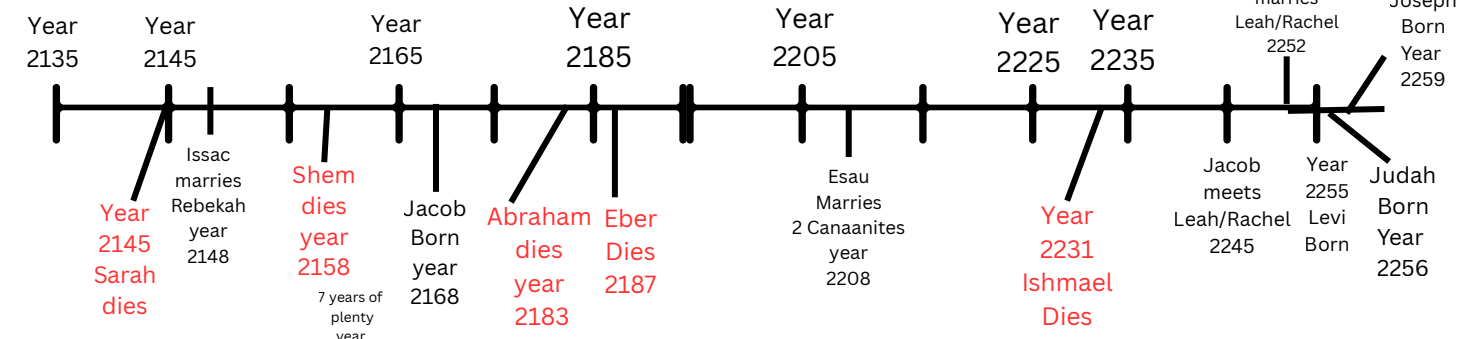

Biblical Timeline

This timeline starts from the fall. Adam and Eve were immortal before that, so Adam's age clock doesn't start until the leave Eden.

God paused the clock while Jesus was on earth and he will pause it again for the great tribulation. Excluding the time Jesus was here. the current year is 5999 (the end of the 6th day). Each notch in the timeline represents 10 years.

Adam
dies
year
930

Enoch
born
year
987

End of the
first day
year
999/1000

Seth
dies
year
1042

Enoch
taken up
year
1045

Noah
born
year
1056

Enos
dies
year
1140

Cainan
dies
year
1235

Nahor
dies
year
1997

End of the
second day
year
1999/2000

Year 1955 Year 1975 Year 1995 Year 2015

Peleg
dies
year
1996

Noah
dies
year
2006

Abraham
born
year
2008

Year 2513
Exodus Begins

End of the
sixth day
year
5999/6000

Current year
2026 AD

year
6031

Millennial Reign