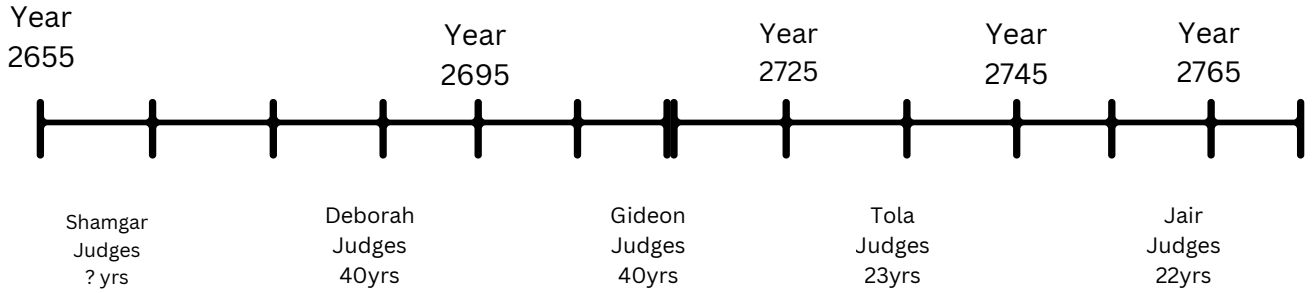

Biblical Timeline

This timeline starts from the fall. Adam and Eve were immortal before that, so Adam's age clock doesn't start until the leave Eden.

God paused the clock while Jesus was on earth and he will pause it again for the great tribulation. Excluding the time Jesus was here. the current year is 5999 (the end of the 6th day). Each notch in the timeline represents 10 years.

Nahor
dies
year
1997

End of the
second day
year
1999/2000

Year 1955 Year 1975 Year 1995 Year 2015

Peleg
dies
year
1996

Noah
dies
year
2006

Abraham
born
year
2008

Year 2513
Exodus Begins

End of the
sixth day
year
5999/6000

Current year
2026 AD

year
6031

Millennial Reign