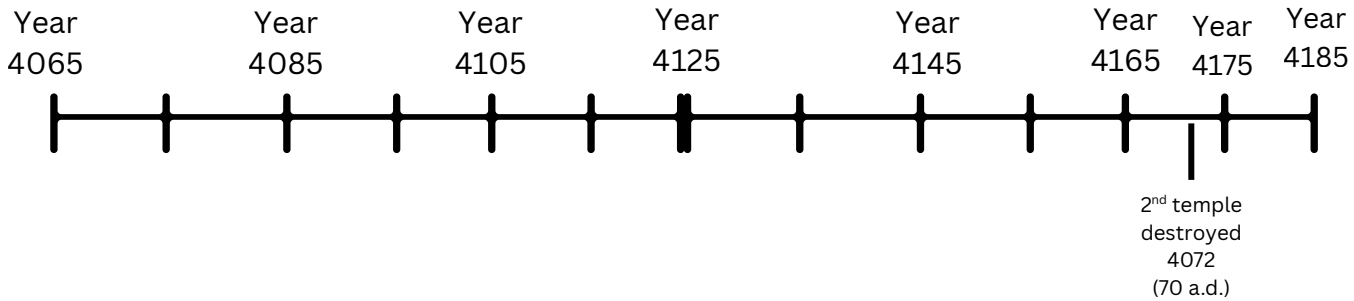

Biblical Timeline

This timeline starts from the fall. Adam and Eve were immortal before that, so Adam's age clock doesn't start until the leave Eden.

God paused the clock while Jesus was on earth and he will pause it again for the great tribulation. Excluding the time Jesus was here. the current year is 5999 (the end of the 6th day). Each notch in the timeline represents 10 years.

Shem
born
year
1558

Methuselah
dies
year
1656

Year 1565 Year 1585 Year 1605 Year 1625 Year 1645 FLOOD Year 1665 Year 1685

Lamech
dies
year
1651

Arphaxad
born
year
1658

Shelah
born
year
1693

Year 1695 Year 1715 Year 1735 Year 1755 Year 1775 Year 1795 Year 1815

Nahor
dies
year
1997

End of the
second day
year
1999/2000

Year 1955 Year 1975 Year 1995 Year 2015

Peleg
dies
year
1996

Noah
dies
year
2006

Abraham
born
year
2008

Year 2513
Exodus Begins

End of the
sixth day
year
5999/6000

Current year
2026 AD

year
6031

Millennial Reign